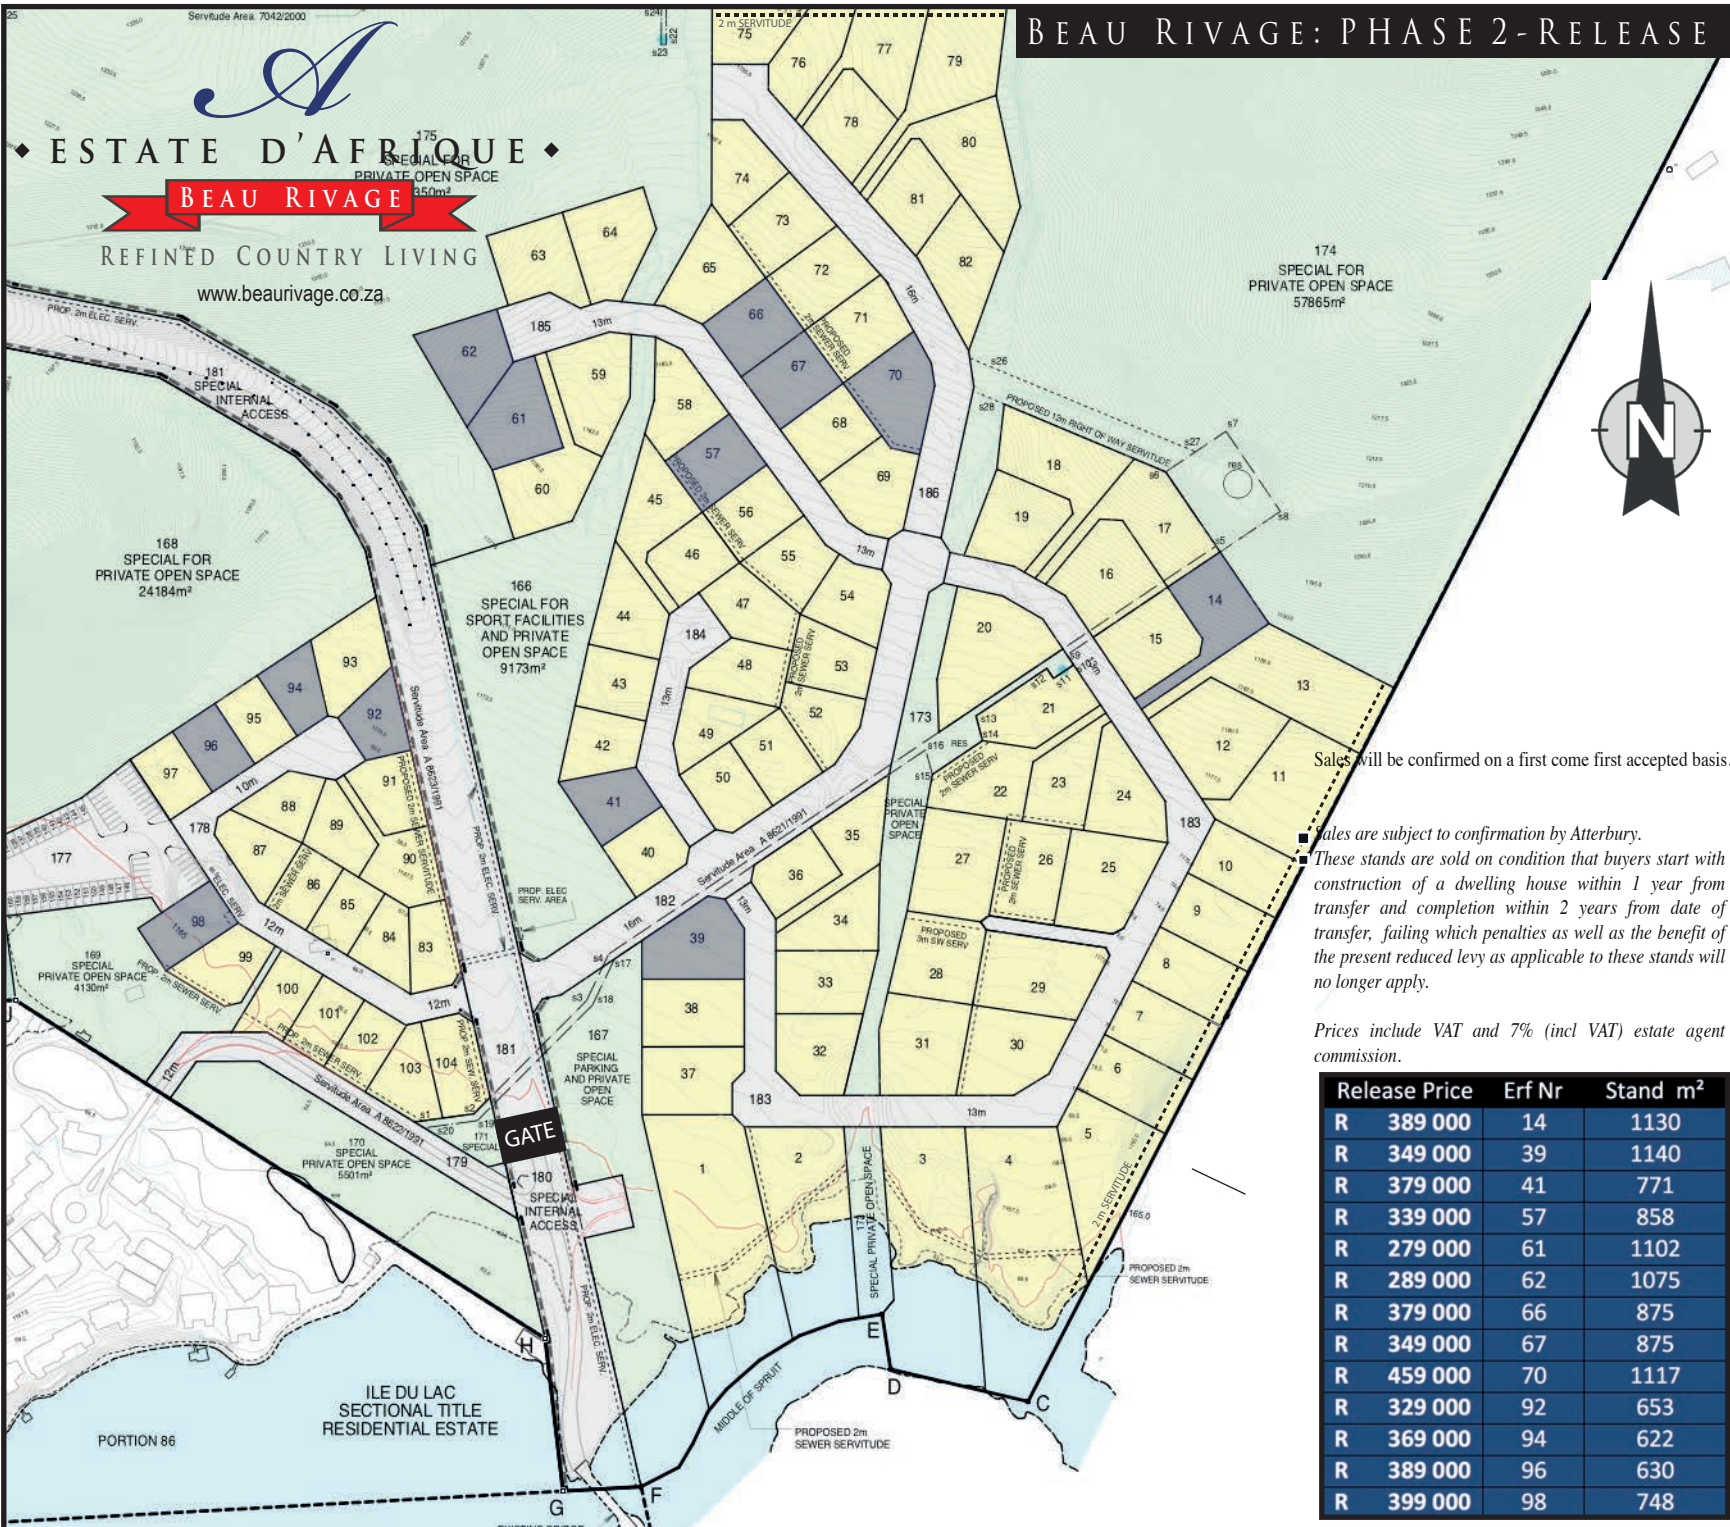

BEAU RIVAGE: PHASE 2 - RELEASE 2 ERF - SIZE ERF - SIZE

Sales will be confirmed on a first come first accepted basis.

Sales are subject to confirmation by Atterbury. These stands are sold on condition that buyers start with construction of a dwelling house within 1 year from transfer and completion within 2 years from date of transfer, failing which penalties as well as the benefit of the present reduced levy as applicable to these stands will no longer apply.

1 - 4443m ²	53 - 851m ²
2 - 2812m ²	54 - 855m ²
3 - 3794m ²	55 - 821m ²
4 - 4222m ²	56 - 858m ²
5 - 1814m ²	57 - 858m ²
6 - 1030m ²	58 - 959m ²
7 - 1029m ²	59 - 1227m ²
8 - 1029m ²	60 - 1295m ²
9 - 1029m ²	61 - 1102m ²
10 - 1030m ²	62 - 1075m ²
11 - 1935m ²	63 - 1080m ²
12 - 1681m ²	64 - 1189m ²
13 - 2195m ²	65 - 1113m ²
14 - 1130m ²	66 - 875m ²
15 - 1133m ²	67 - 875m ²
16 - 1319m ²	68 - 875m ²
17 - 1499m ²	69 - 1069m ²
18 - 1508m ²	70 - 1117m ²
19 - 1116m ²	71 - 1024m ²
20 - 1738m ²	72 - 1019m ²
21 - 1038m ²	73 - 981m ²
22 - 1206m ²	74 - 891m ²
23 - 954m ²	75 - 883m ²
24 - 1058m ²	76 - 1004m ²
25 - 1375m ²	77 - 1290m ²
26 - 1097m ²	78 - 990m ²
27 - 1460m ²	79 - 1750m ²
28 - 1184m ²	80 - 1571m ²
29 - 1512m ²	81 - 987m ²
30 - 1304m ²	82 - 1175m ²
31 - 1392m ²	83 - 648m ²
32 - 1032m ²	84 - 634m ²
33 - 1021m ²	85 - 600m ²
34 - 915m ²	86 - 601m ²
35 - 953m ²	87 - 728m ²
36 - 761m ²	88 - 629m ²
37 - 1109m ²	89 - 685m ²
38 - 1186m ²	90 - 901m ²
39 - 1140m ²	91 - 766m ²
40 - 752m ²	92 - 653m ²
41 - 771m ²	93 - 982m ²
42 - 776m ²	94 - 622m ²
43 - 780m ²	95 - 630m ²
44 - 935m ²	96 - 630m ²
45 - 1066m ²	97 - 630m ²
46 - 801m ²	98 - 748m ²
47 - 865m ²	99 - 818m ²
48 - 842m ²	100 - 694m ²
49 - 782m ²	101 - 646m ²
50 - 788m ²	102 - 646m ²
51 - 801m ²	103 - 750m ²
52 - 774m ²	104 - 836m ²